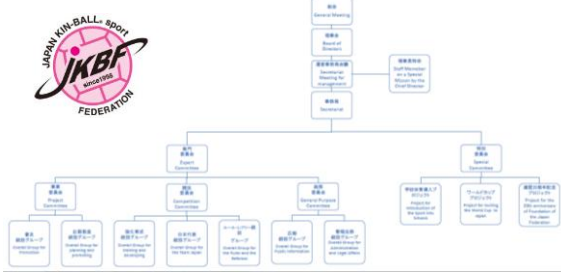

2015 Trainer Event